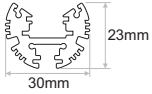

- ARTTUBE aluminium profile ideal for decorative lighting.
- Adjustable brackets.
- Available with 15° or 35° linear lens or covers.
- Accessories for pendant installations.

Image	Code	Description	Length	Design-Detail
	ELA.014	ARTTUBE alum.prof. / Anodized	2m	
	LNS.010	LENS 15°/35°	2m	
	ELA.005	ALUMINIUM SLIDING BASE	1m	
	COV.027	POLYCARBONATE MILKY SATIN COVER	2m	
	COV.028	POLYCARBONATE CLEAR COVER	2m	
	CAP.047	END CAP		
	ACC.049	ARTTUBE BRACKET		
	ACC.063	CEILING SUSPENSION INSTALLATION 150cm		
	ACC.065	CEILING SUSPENSION INSTALLATION 300cm		